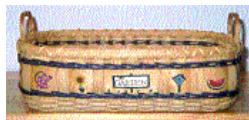

KIT SALE:

Easy Country Casserole Basket Kit

~ **SALE \$13.80 ea**
 (reg. \$17.25 each) 7" W x 10" L x 2" H
 Rectangle basket woven in flat reed. Dye included, (color may vary - no choice available) usually Stonewash Blue & Antique Gray. This kit is great for a beginner with no prior experience needed. **Each kit includes enough material to make two identical baskets!**

WIRE SALE:

CLOSEOUT- ALL SALES FINAL

#14 Unicorn

~ **SALE \$1.72 ea.**
 8-1/2" W x 6" H
 (regularly \$2.15 each)

#72 Tryseratops

~ **SALE \$1.40 ea.**
 6-1/2" W x 4" H
 (regularly \$2.22 each)

#2200 Heart on a Hanger

~ **SALE \$2.92 ea.**
 16" W x 9" H
 (regularly \$3.65 each)

PATTERN SALE:

~ **SALE \$2.40**
 (reg. \$3.00 ea.)

Country Garden Tray w/Wooden Bottom

Basket Pattern 2 pages
 by Prevost - 12" x 15-1/2" x 4-1/2" H (not including handles) natural flat & flat oval w/dyed round reed arrow weave accent & 1-1/2" maple strip woven on 9" x 13" slotted base w/2 - 3" spread heavy duty bushel basket handles.